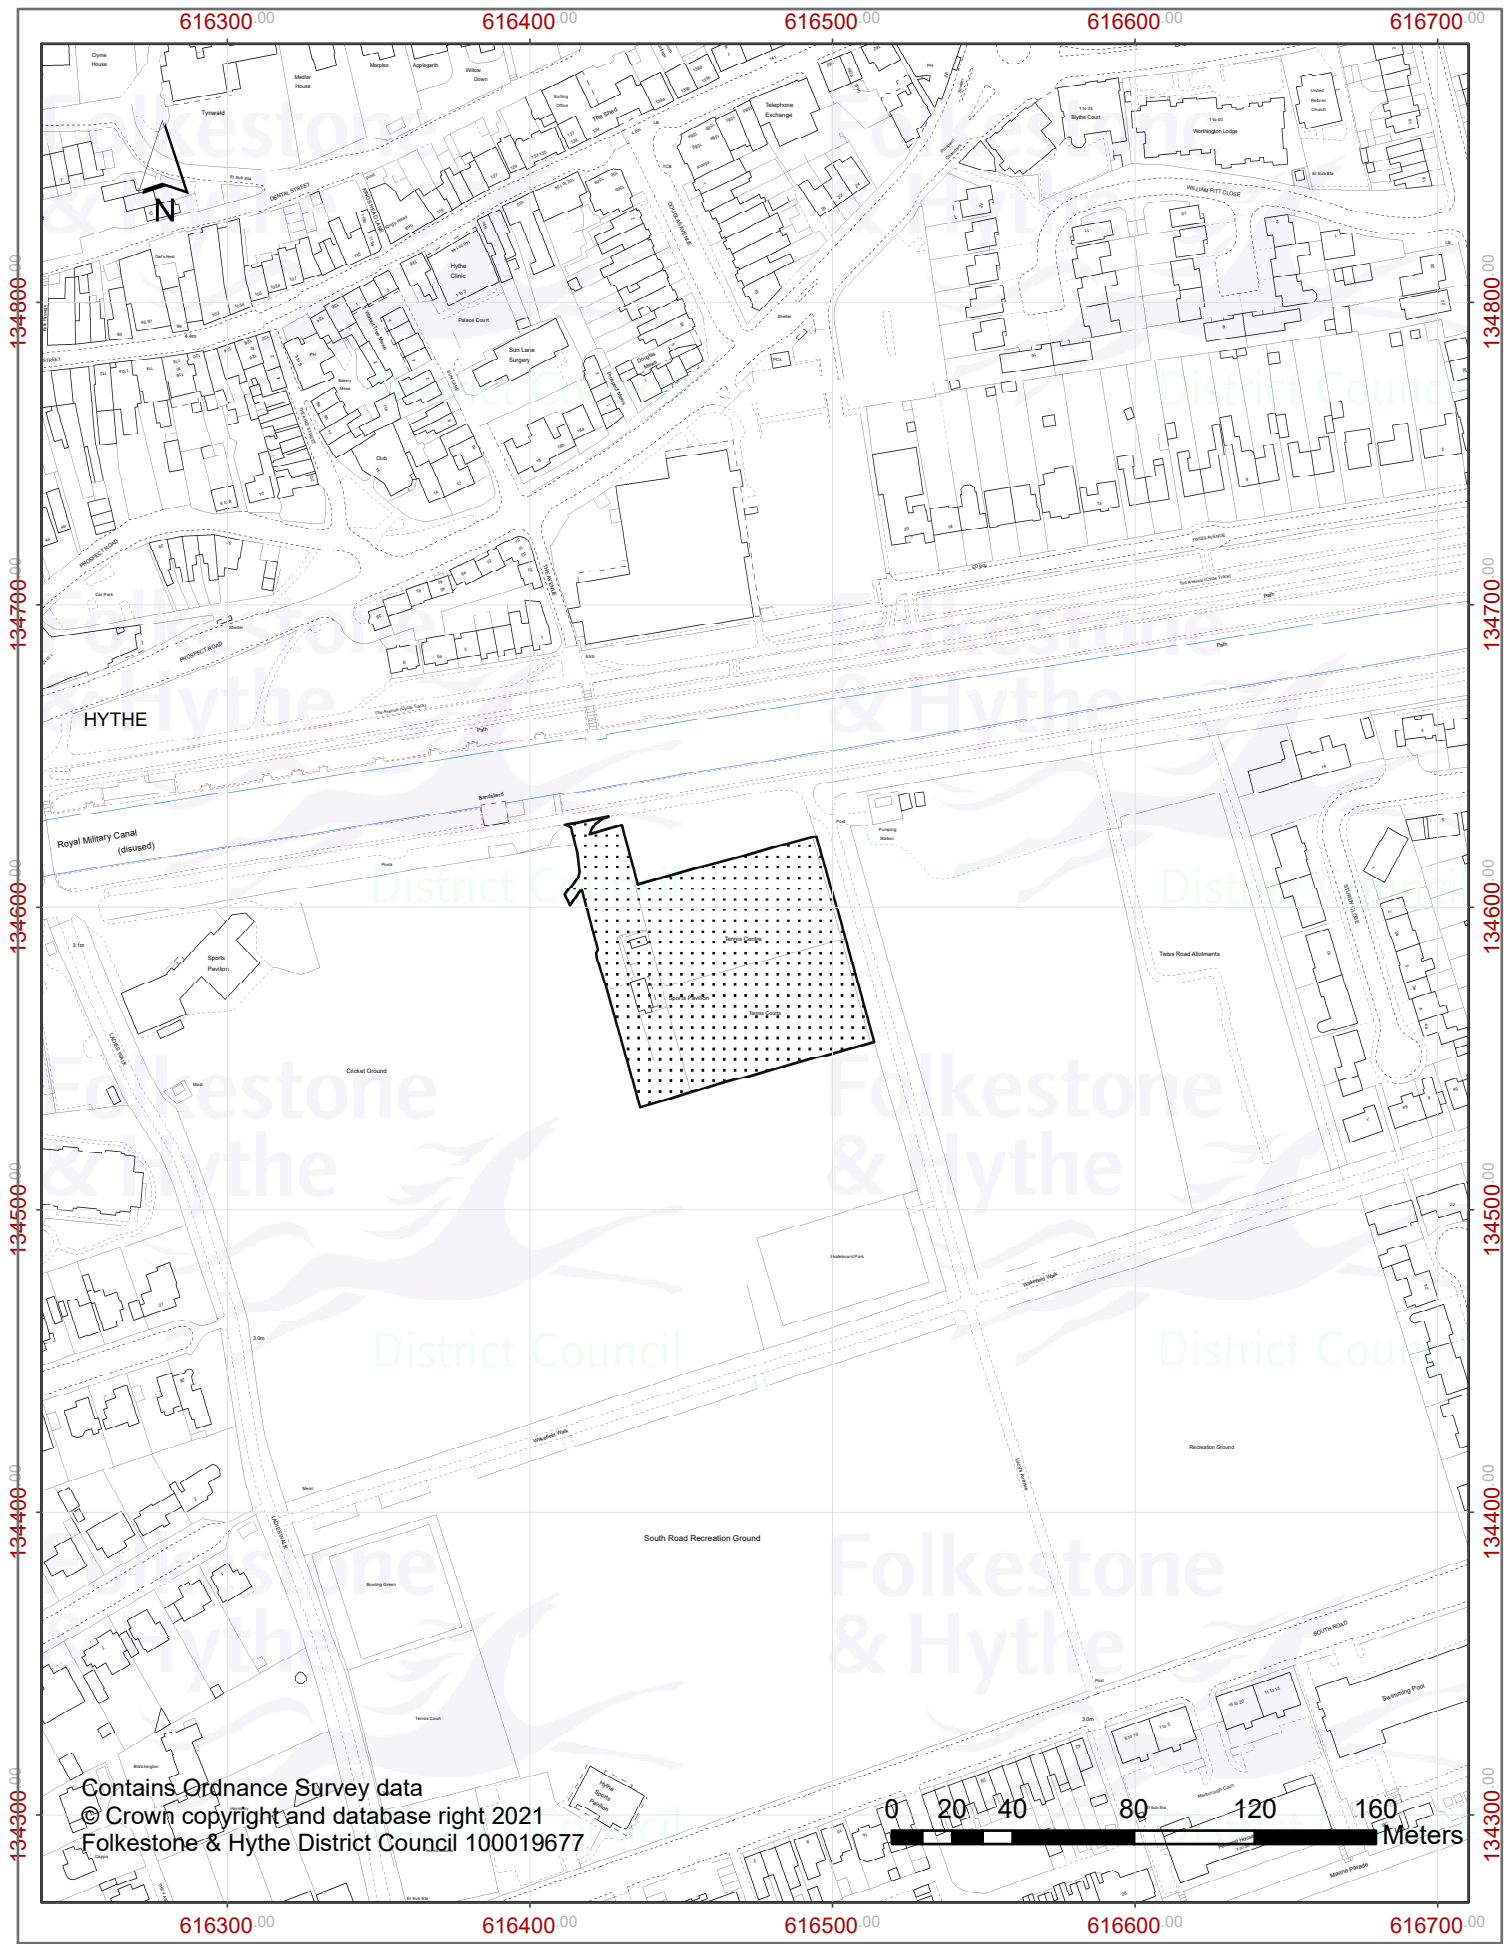

21/0753/FH
Hythe Lawn Tennis Club
Twiss Road
Hythe

Contains Ordnance Survey data
© Crown copyright and database right 2021
Folkestone & Hythe District Council 100019677